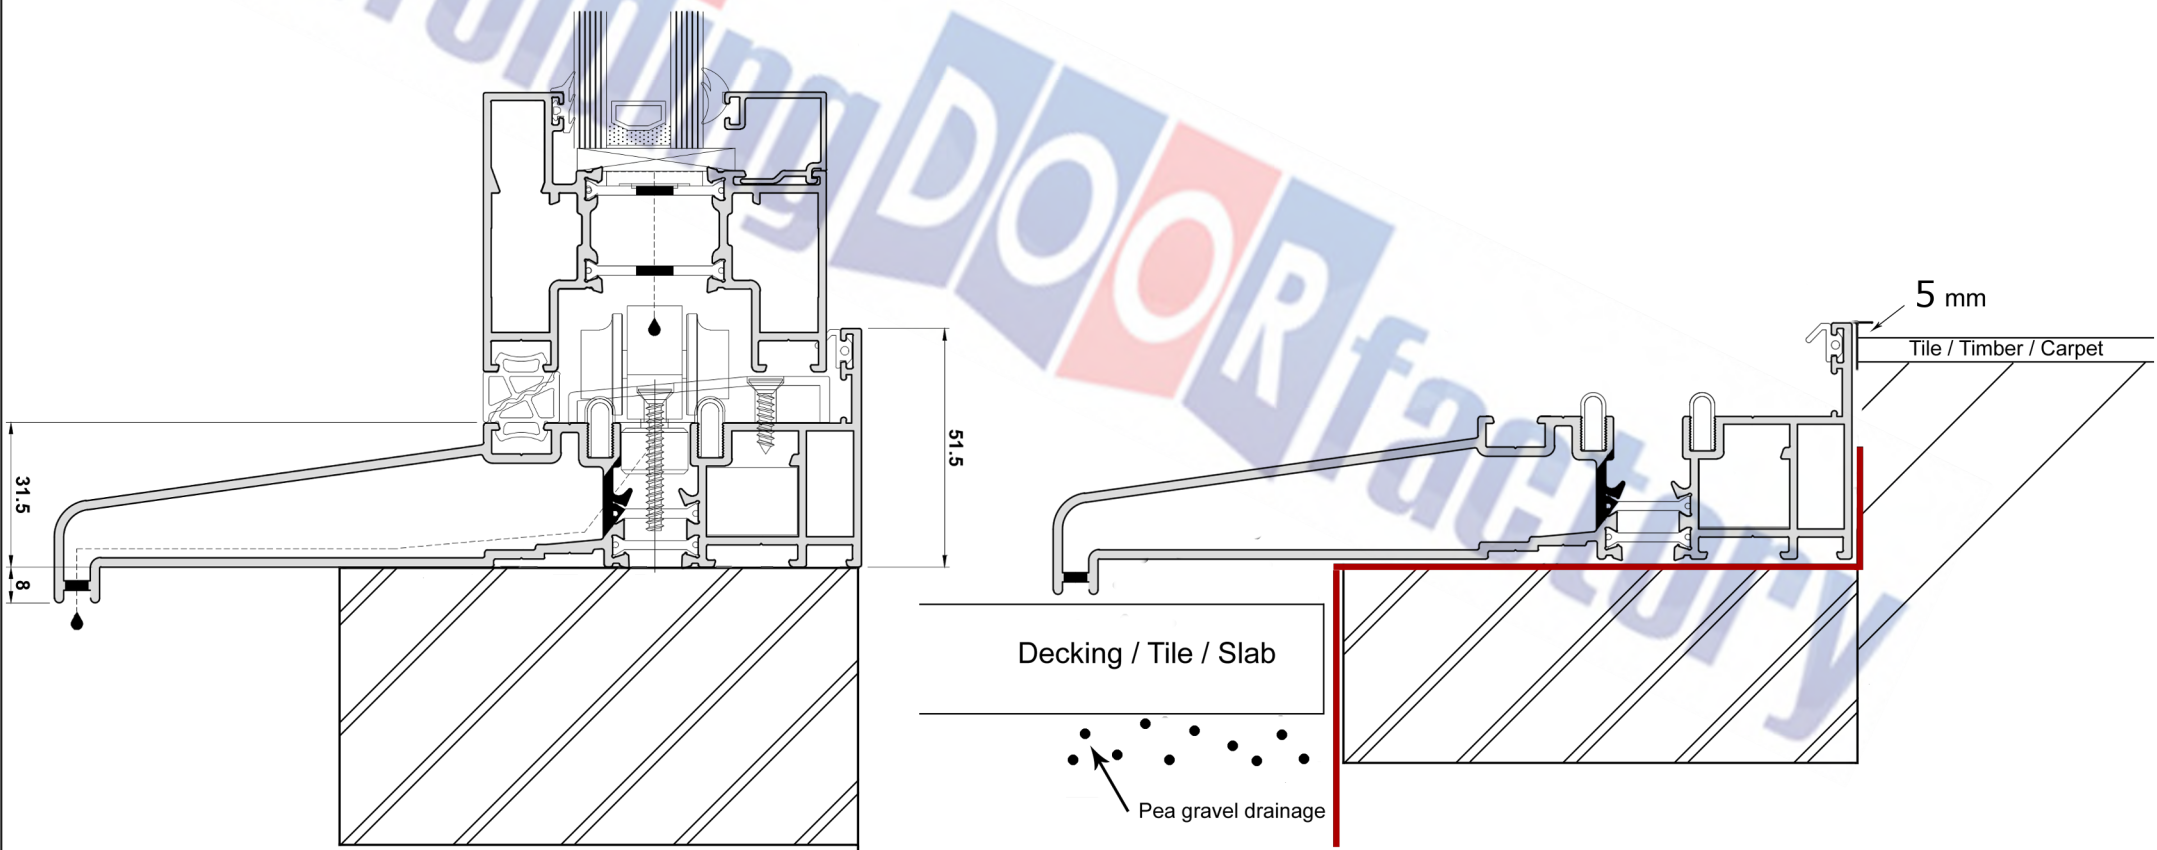

# Smarts Visofold 1000

Drawing No.  
SMA005

Low Cill Threshold

[www.BifoldingDoorFactory.co.uk](http://www.BifoldingDoorFactory.co.uk)

0800 321 3454

0247 701 2576

0203 291 1955

Decking / Tile / Slab

Pea gravel drainage

5 mm

Tile / Timber / Carpet