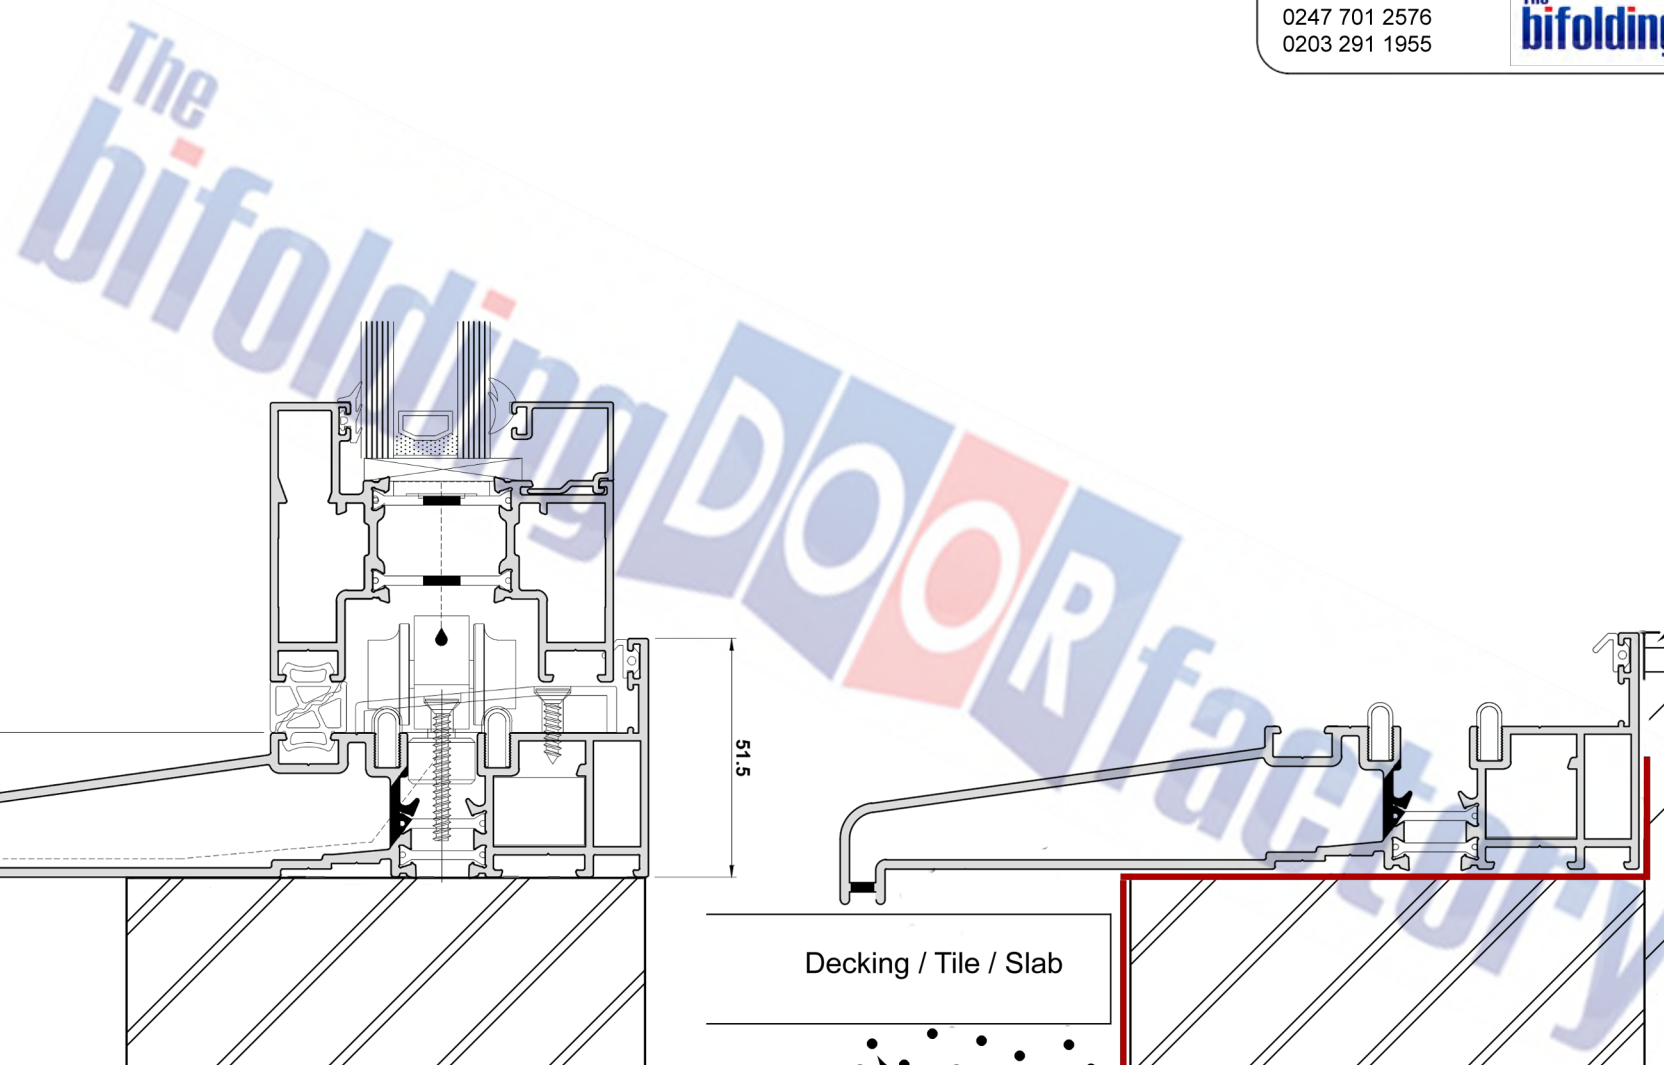

# Smarts Visofold 1000

Drawing No.  
SMA005

Low Cill Threshold

[www.BifoldingDoorFactory.co.uk](http://www.BifoldingDoorFactory.co.uk)

0800 321 3454

0247 701 2576

0203 291 1955

Decking / Tile / Slab

Pea gravel drainage

5 mm

Tile / Timber / Carpet